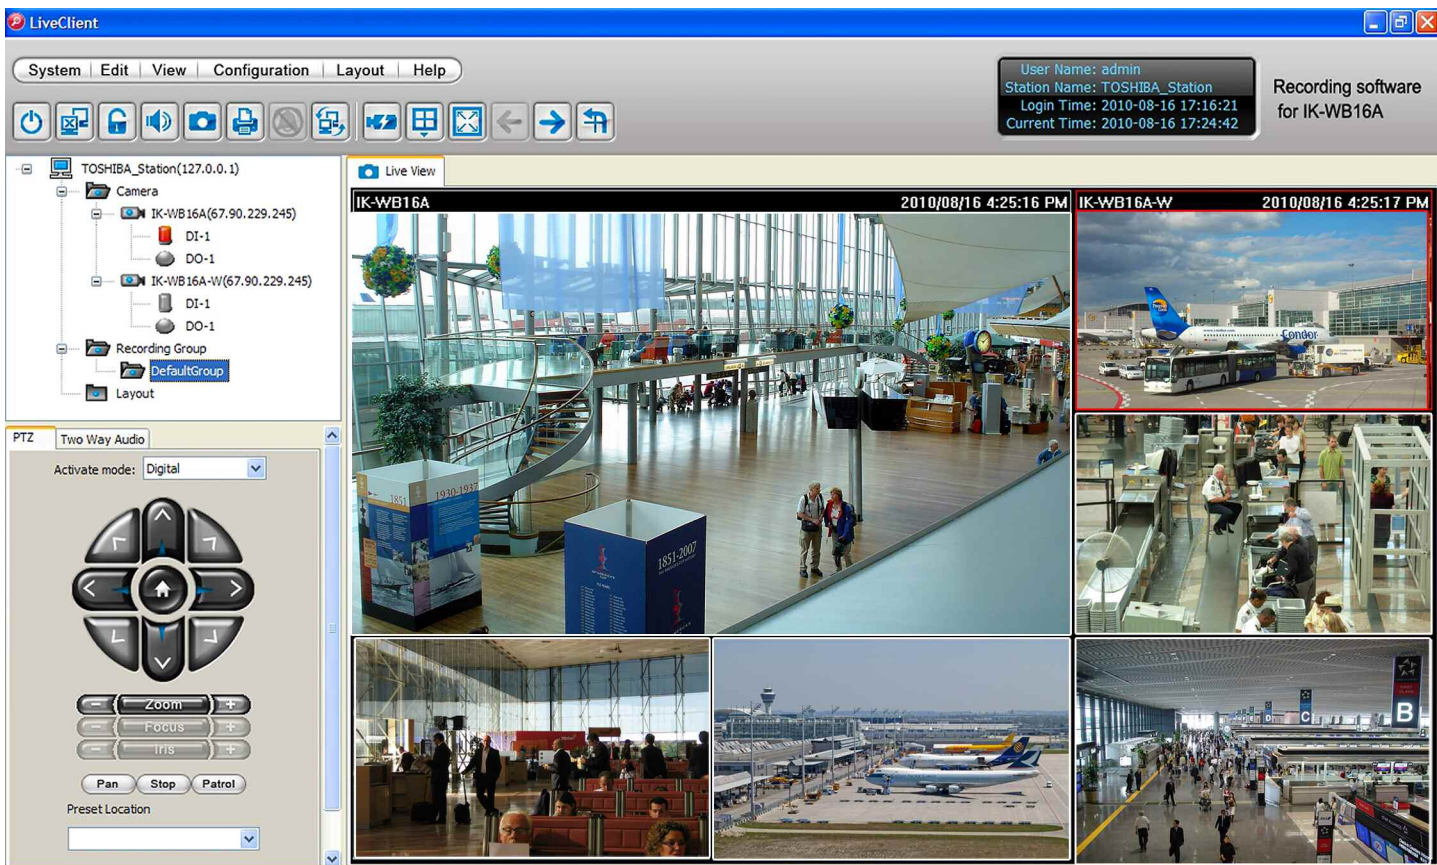

REC-WB16A-1

RECORDING SOFTWARE FOR IK-WB16A & IK-WB16A-W

REC-WB16A-1 Specifications

Max Channels	16
Cameras Supported	IK-WB16A IK-WB16A-W
Compression Format	MPEG4, MJPEG
Live View	>> Split Screen (1, 2x2, 1+5, 3x3, 1+12, 4x4, 5x5, 1+31) >> Drag and Drop Live View >> Sequencing >> Save Layout Views
Recording	>> Instant, Continuous, Schedule, Motion, Event, Digital Input >> Local and Network path recording >> Pre/Post Alarm >> Search: Time/Date, Event, Motion, Histogram, Log
Playback	>> Fast forward, slow motion, bookmark >> Multiple, independent camera >> BMP, JPEG, EXE, 3GP, AVI exporting
PTZ	>> PTZ control, Focus, Auto Pan, Auto Patrol, Preset go >> Point and Click PTZ
Audio	2-way audio

Backup	Scheduled Backup
User Management	>> 5 user levels >> User Permission restrictions >> Hidden cameras
Joystick support	Yes
Multi Monitor Support	Yes

Minimum System Requirements

Operating System	Windows Server 2000, 2003, 2008 / Windows XP Professional (32 and 64 bit), Windows Vista Business (32 and 64 bit), Windows 7
CPU	Core 2 Duo, 2.13GHz or better
RAM	2GB or more
Network Interface Card	1 Gbit Ethernet recommended
Graphics Adapter	AGP or PCI-Express, minimum 1024 x768, 16-bit color, minimum 128MB Video RAM, 512MB recommended
Hard Disk Type	ATA-100, SATA, SCSI, SAS (7200 rpm or faster) in NTFS format
Hard Disk Space	320GB free*

* Hard disk space depends on the number of network cameras and recording settings.